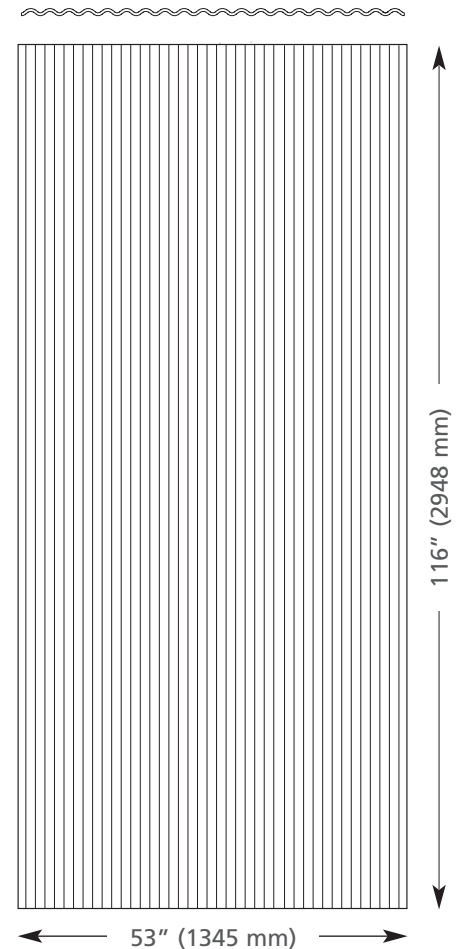

## Corrugated (vertical)

|                            |   |
|----------------------------|---|
| <b>Glassfile texture</b>   | • Corrugated  |
| <b>Pattern</b>             | • Premium 3D design that resembles corrugated sheet metal (horizontal version also available)   |
| <b>Maximum panel size</b>  | • 53" wide x 116" high  |
| <b>Thickness available</b> | <ul style="list-style-type: none"> <li>• 1/4" (6 mm) 3.27 lb/sq.ft</li> <li>• 3/8" (10 mm) 4.90 lb/sq.ft</li> <li>• 1/2" (12 mm) 6.64 lb/sq.ft</li> <li>• 5/8" (15 mm) 8.17 lb/sq.ft</li> <li>• 3/4" (19 mm) 9.81 lb/sq.ft</li> </ul> |
| <b>Natural color</b>       | <ul style="list-style-type: none"> <li>• Clear float glass</li> <li>• Low iron glass – special request (virtually eliminates the green cast inherent in standard clear float glass)</li> </ul>  |