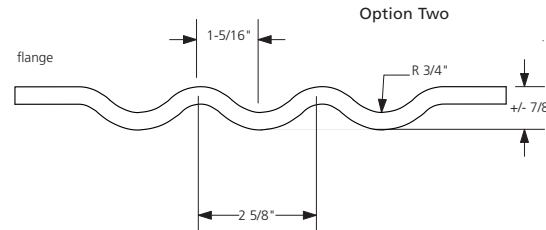

## Corrugated (vertical)

|                            |   |
|----------------------------|---|
| <b>Glassfile texture</b>   | • Corrugated  |
| <b>Pattern</b>             | • Premium 3D design that resembles corrugated sheet metal (horizontal version also available)   |
| <b>Maximum panel size</b>  | • 53" wide x 116" high  |
| <b>Thickness available</b> | <ul style="list-style-type: none"> <li>• 1/4" (6 mm) 3.27 lb/sq.ft</li> <li>• 3/8" (10 mm) 4.90 lb/sq.ft</li> <li>• 1/2" (12 mm) 6.64 lb/sq.ft</li> <li>• 5/8" (15 mm) 8.17 lb/sq.ft</li> <li>• 3/4" (19 mm) 9.81 lb/sq.ft</li> </ul> |
| <b>Natural color</b>       | <ul style="list-style-type: none"> <li>• Clear float glass</li> <li>• Low iron glass – special request (virtually eliminates the green cast inherent in standard clear float glass)</li> </ul>  |