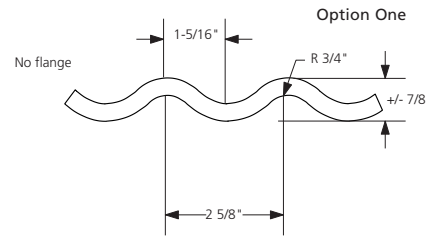

## Corrugated (vertical)

|                            |   |
|----------------------------|---|
| <b>Glassfile texture</b>   | • Corrugated  |
| <b>Pattern</b>             | • Premium 3D design that resembles corrugated sheet metal (horizontal version also available)   |
| <b>Maximum panel size</b>  | • 53" wide x 116" high  |
| <b>Thickness available</b> | <ul style="list-style-type: none"> <li>• 1/4" (6 mm) 3.27 lb/sq.ft</li> <li>• 3/8" (10 mm) 4.90 lb/sq.ft</li> <li>• 1/2" (12 mm) 6.64 lb/sq.ft</li> <li>• 5/8" (15 mm) 8.17 lb/sq.ft</li> <li>• 3/4" (19 mm) 9.81 lb/sq.ft</li> </ul> |
| <b>Natural color</b>       | <ul style="list-style-type: none"> <li>• Clear float glass</li> <li>• Low iron glass – special request (virtually eliminates the green cast inherent in standard clear float glass)</li> </ul>  |

|                                 |  |
|---------------------------------|--|
| <b>Panel finish options</b>     | <ul style="list-style-type: none"> <li>• All stock colors (transparent, frosted, opaque or Sfumato)</li> <li>• Custom colors (transparent, frosted, opaque or Sfumato)</li> <li>• Sandblast (10–100% frosted)</li> </ul> |
| <b>Safety treatment options</b> | <ul style="list-style-type: none"> <li>• Temper (flange required for tempering and framed installations) – see option 2</li> <li>• Laminate</li> <li>• Temper and laminate</li> </ul>                                    |
| <b>Design options</b>           | <ul style="list-style-type: none"> <li>• Horizontal curve – Bend</li> <li>• Shape – Cut</li> <li>• Drill</li> </ul>  |
| <b>Edge finish options</b>      | <ul style="list-style-type: none"> <li>• Kiln polish</li> <li>• Flat machine prep Polish</li> </ul>  |