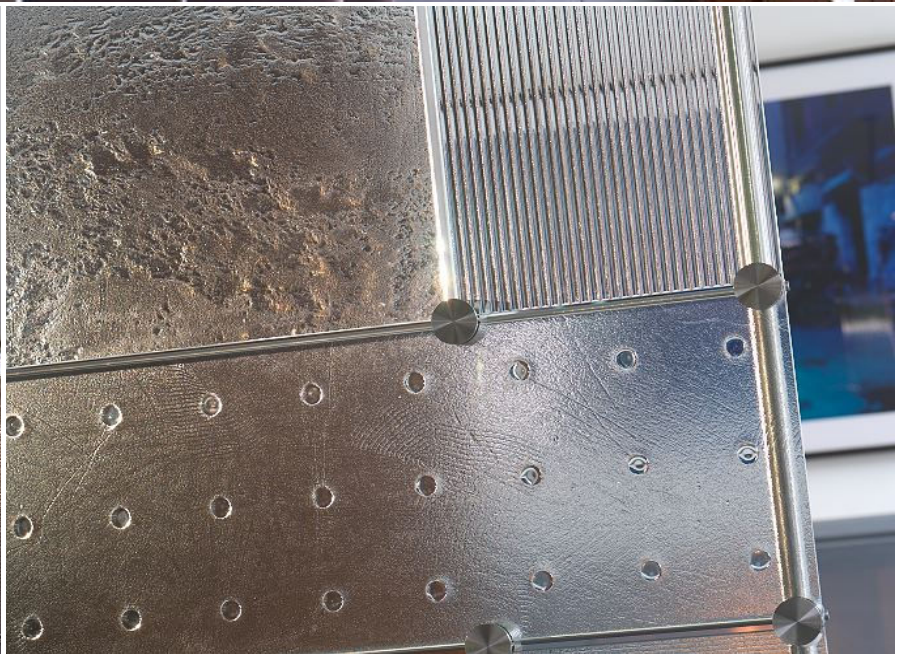

Screen by Joel Berman Glass Studios